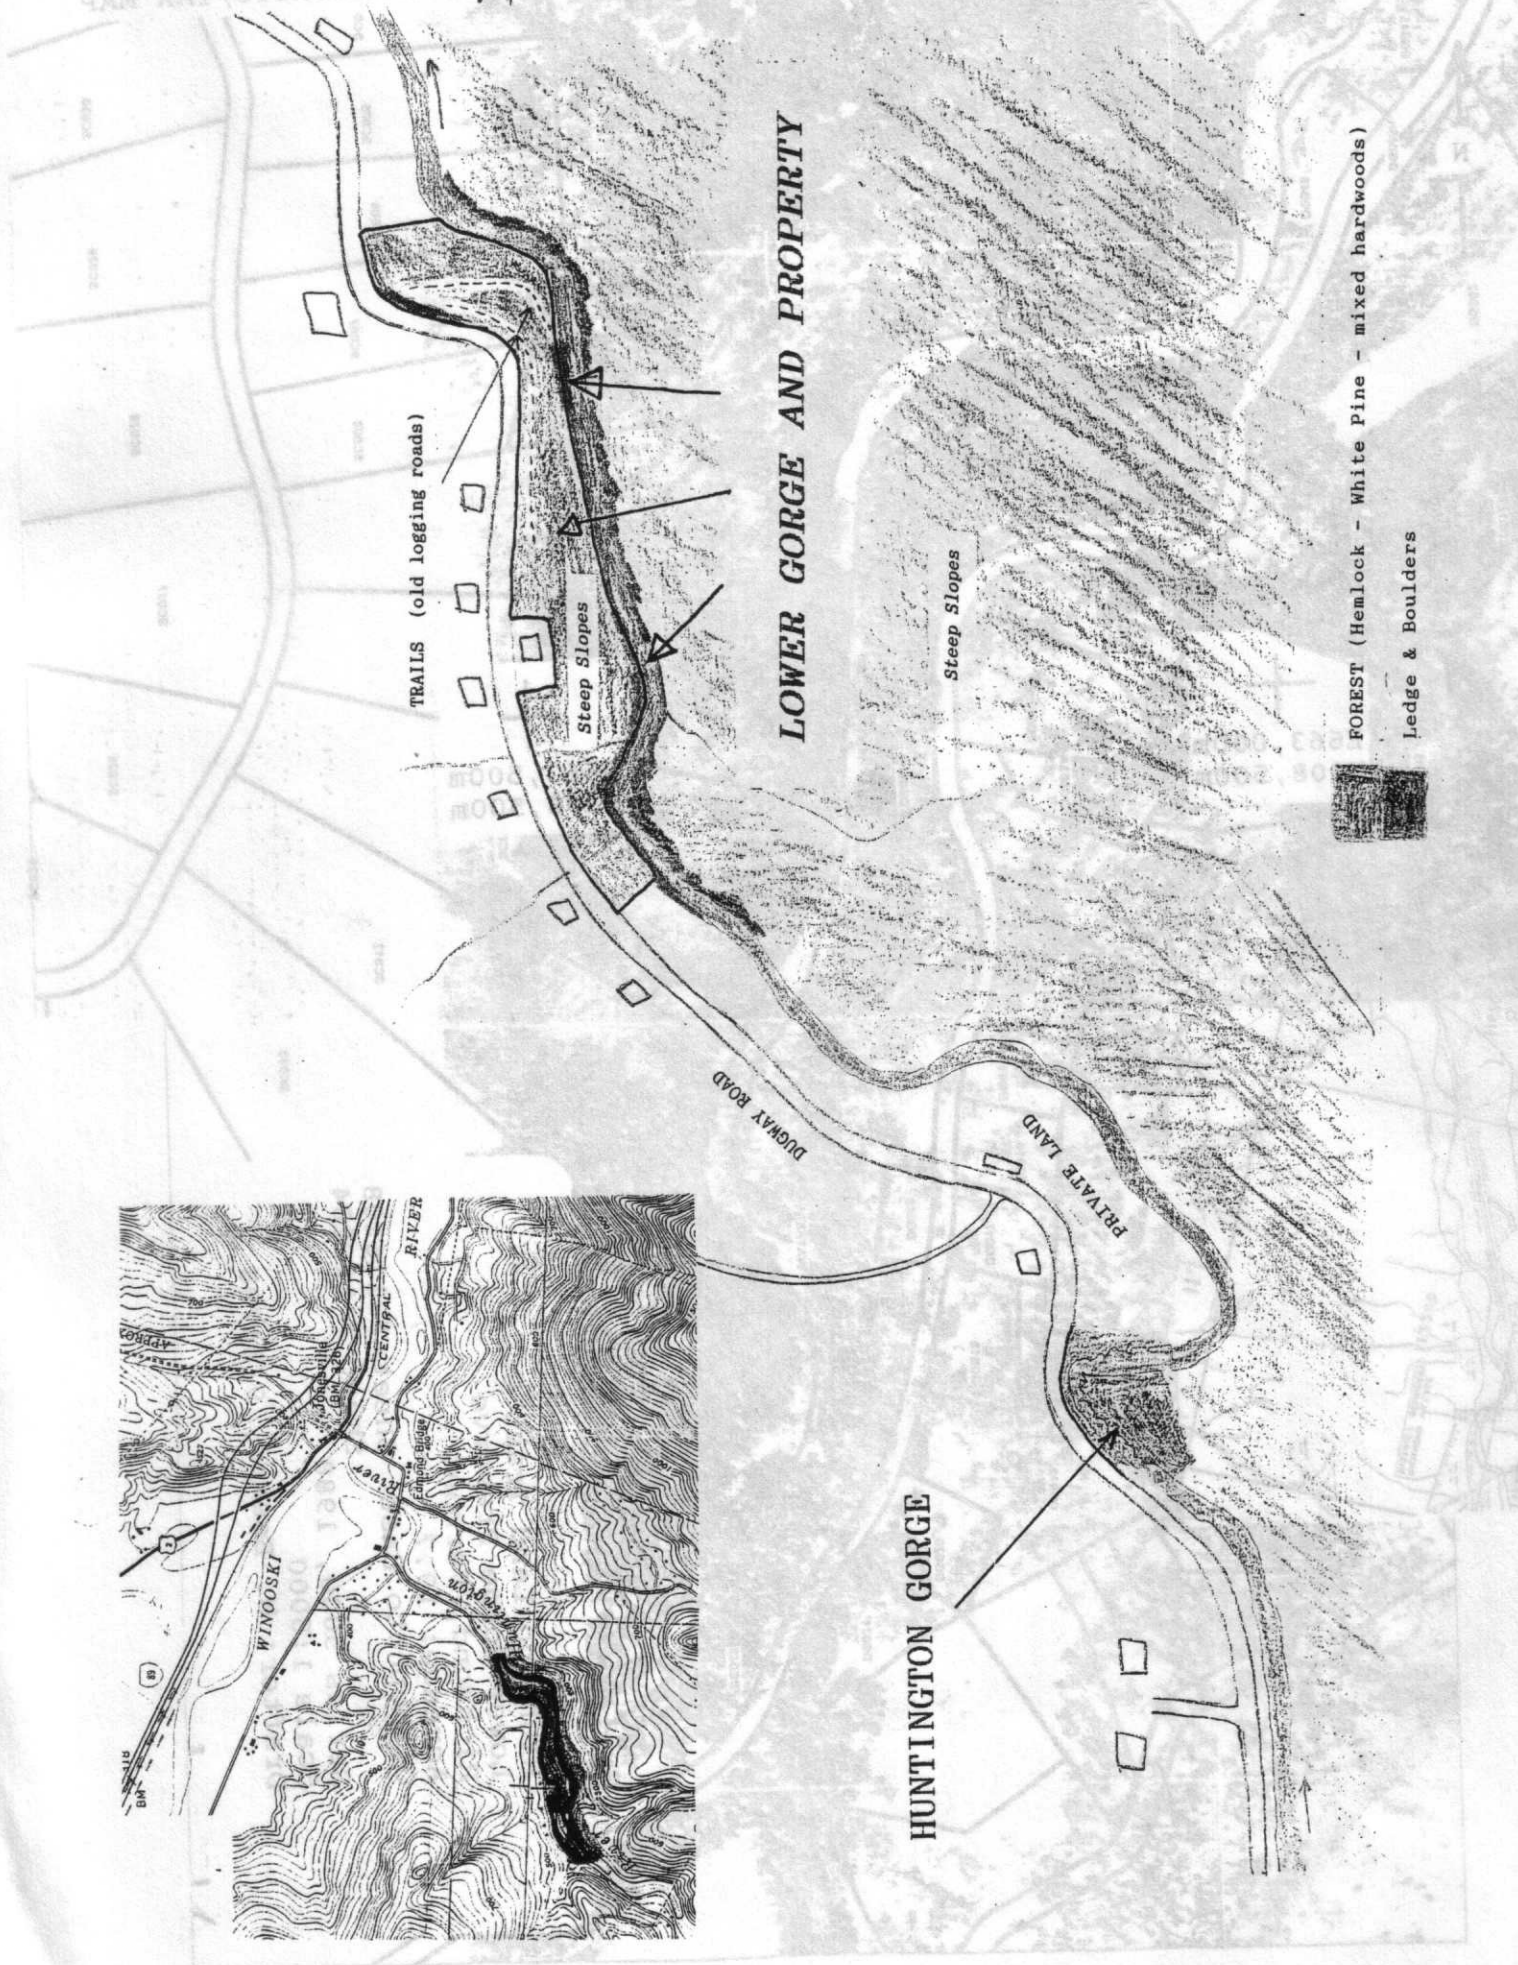

APPENDIX 4
ORTHOPHOTO TAX MAP

LOWER GORGE AND PROPERTY

HUNTINGTON GORGE

FOREST (Hemlock - White Pine - mixed hardwoods)
Ledge & Boulders